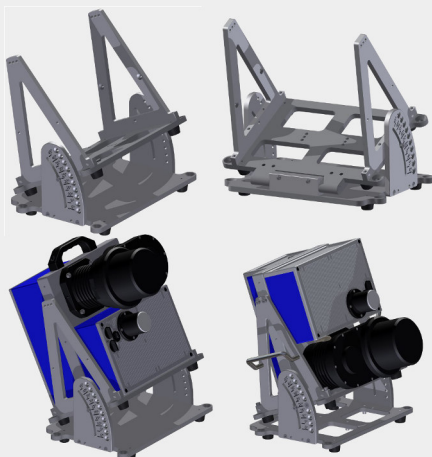

Tilting mount for Z+F PROFILER® 9012

Art. Nr.:

E90LA001002